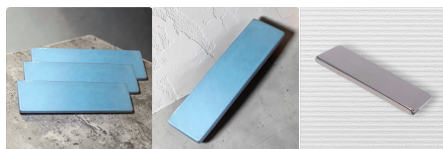

NEODYMIUM MAGNETS RECTANGULAR SHAPE 50MM COMPATIBLE FOR TVS IQUBE HUB MOTOR 1PC

TVS Hub Motor Neodymium Magnet | 50MM, Rectangular, Compatible □

[Read More](#)

SKU: AM_SPARV9SIKZ

Price: ₹225.00 ~~₹142.00~~

50 in stock