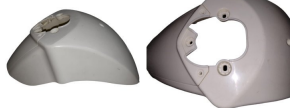

3 in stock

-32%

ELECTRIC SCOOTER FOOT MAT COMPATIBLE TY PURE EV

Looking to purchase Electric Scooter Spares for Wholesale in bulk? We offer a wide range of genuine Electric Scooter Spares for Wholesale users. Our Electric Scooter Spares are sourced directly from top manufacturers, ensuring high quality and durability.

Whether you need replacement wheels, batteries, controllers or any other spare parts for your electric scooters, we have it all. With our competitive wholesale pricing, you can stock up on Electric Scooter Spares for Wholesale without breaking the bank. Browse our selection now and find the perfect spare parts to keep your electric scooter fleet running smoothly.

If you have any specific requirements or need assistance finding the right Electric Scooter Spares for Wholesale, our knowledgeable team is here to help. Contact us today and let us streamline your bulk spare parts procurement process.

[Read More](#)

SKU: AM_SPARBZD4FY

Price: ₹276.00 ~~₹187.00~~

10 in stock

-20%

ELECTRIC SCOOTER BODY PARTS MUDGUARD COMPATIBLE TY PURE EV

Automaxx is a leader in the electric scooter industry, specializing in spare parts for a wide range of models. Whether you own an OLA, Ather, TVS, Bajaj, Hero, Okinawa, Ampere, Benling, Pure EV, or Jitendra EV, you can find the spare parts you need on our website. We pride ourselves on offering an extensive selection that caters to the needs of electric scooter enthusiasts. Visit our website to explore our comprehensive inventory and ensure your scooter is always in top condition with parts from Automaxx.

[Read More](#)

SKU: AM_SPARIR16

Price: ₹987.00 ~~₹793.00~~

4 in stock