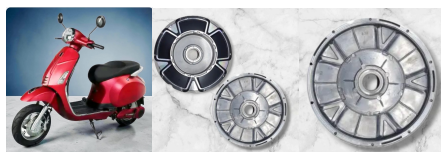

[Read More](#)

SKU: AM_SPARIWVWLN

Price: ₹1,765.00 ~~₹1,189.00~~

32 in stock

ELECTRIC SCOOTER 10 INCH HUB MOTOR PLATE DRUM SIDE 10 HOLES COMPATIBLE TY PURE EV REPLACEMENT

Automaxx is a leader in the electric scooter industry, specializing in spare parts for a wide range of models. Whether you own an OLA, Ather, TVS, Bajaj, Hero, Okinawa, Ampere, Benling, Pure EV, or Jitendra EV, you can find the spare parts you need on our website. We pride ourselves on offering an extensive selection that caters to the needs of electric scooter enthusiasts. Visit our website to explore our comprehensive inventory and ensure your scooter is always in top condition with parts from Automaxx. #hub motor plate #pure ev similar

[Read More](#)

SKU: AM_SPARYXB855

Price: ₹1,621.00 ~~₹1,232.00~~

3 in stock

ELECTRIC SCOOTER BODY PARTS HEADLIGHT RIM CHROME COMPATIBLE TY PURE EV

REVIVE YOUR ELECTRIC SCOOTER WITH PREMIUM AUTOMAXX REPLACEMENT PARTS!