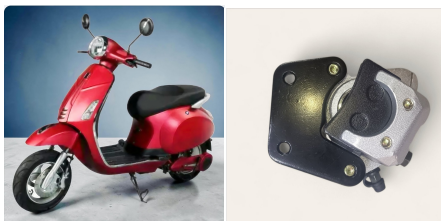

[Read More](#)

SKU: AM_SPAR3SYVE9

Price: ₹13,878.00 ~~₹6,532.00~~

1 in stock

ELECTRIC SCOOTER FRONT BRAKE DISC CALIPER TY PURE EV COMPATIBLE

Our electric scooter disc brake caliper is designed to offer optimal performance and seamless compatibility with major brands in the market. Whether you own an Okinawa, TVS, Hero, Benling, Pure EV, Ola or Jitendra EV, this caliper ensures a perfect fit, enhancing the overall braking efficiency of your scooter. Each caliper is rigorously tested to meet the highest standards of safety and durability.

[Read More](#)

SKU: AM_SPAR9E1OTL

Price: ₹1,089.00 ~~₹876.00~~

7 in stock

ELECTRIC SCOOTER SEAT COMPATIBLE TY PURE EV

Automaxx is a leader in the electric scooter industry, specializing in spare parts for a wide range of models. Whether you own an OLA, Ather, TVS, Bajaj, Hero, Okinawa, Ampere, Benling, Pure EV, or Jitendra EV, you can find the spare parts you need on our website. We pride ourselves on offering an extensive selection that caters to the needs of electric scooter enthusiasts. Visit our website to explore our comprehensive inventory and ensure your scooter is always in top condition with parts from Automaxx.

[Read More](#)

SKU: AM_SPARIWVWLN

Price: ₹1,765.00 ~~₹1,189.00~~

32 in stock

ELECTRIC SCOOTER 10 INCH HUB MOTOR PLATE DRUM SIDE 10 HOLES COMPATIBLE TY PURE EV REPLACEMENT

Automaxx is a leader in the electric scooter industry, specializing in spare parts for a wide range of models. Whether you own an OLA, Ather, TVS, Bajaj, Hero, Okinawa, Ampere, Benling, Pure EV, or Jitendra EV, you can find the spare parts you need on our website. We pride ourselves on offering an extensive selection that caters to the needs of electric scooter enthusiasts. Visit our website to explore our comprehensive inventory and ensure your scooter is always in top condition with parts from Automaxx. #hub motor plate #pure ev similar