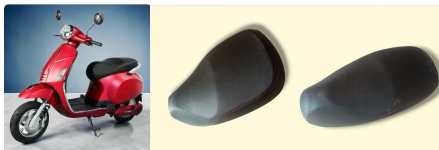

[Read More](#)

SKU: AM_SPAR3SYVE9

Price: ₹13,878.00 ~~₹6,532.00~~

1 in stock

ELECTRIC SCOOTER FRONT BRAKE DISC CALIPER TY PURE EV COMPATIBLE

Our electric scooter disc brake caliper is designed to offer optimal performance and seamless compatibility with major brands in the market. Whether you own an Okinawa, TVS, Hero, Benling, Pure EV, Ola or Jitendra EV, this caliper ensures a perfect fit, enhancing the overall braking efficiency of your scooter. Each caliper is rigorously tested to meet the highest standards of safety and durability.

[Read More](#)

SKU: AM_SPAR9E1OTL

Price: ₹1,089.00 ~~₹876.00~~

7 in stock

ELECTRIC SCOOTER SEAT COMPATIBLE TY PURE EV

Automaxx is a leader in the electric scooter industry, specializing in spare parts for a wide range of models. Whether you own an OLA, Ather, TVS, Bajaj, Hero, Okinawa, Ampere, Benling, Pure EV, or Jitendra EV, you can find the spare parts you need on our website. We pride ourselves on offering an extensive selection that caters to the needs of electric scooter enthusiasts. Visit our website to explore our comprehensive inventory and ensure your scooter is always in top condition with parts from Automaxx.

[Read More](#)

SKU: AM_SPARIWVWLN

Price: ₹1,765.00 ~~₹1,189.00~~

32 in stock

ELECTRIC SCOOTER 10 INCH HUB MOTOR PLATE DRUM SIDE 10 HOLES COMPATIBLE TY PURE EV REPLACEMENT

Automaxx is a leader in the electric scooter industry, specializing in spare parts for a wide range of models. Whether you own an OLA, Ather, TVS, Bajaj, Hero, Okinawa, Ampere, Benling, Pure EV, or Jitendra EV, you can find the spare parts you need on our website. We pride ourselves on offering an extensive selection that caters to the needs of electric scooter enthusiasts. Visit our website to explore our comprehensive inventory and ensure your scooter is always in top condition with parts from Automaxx. #hub motor plate #pure ev similar