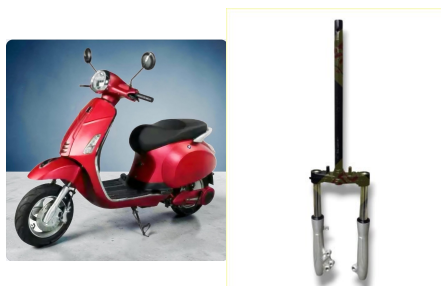

ELECTRIC SCOOTER HANDLE T WITH FORK PURE EV TYPE

Looking for spare parts for your Pure Ev electric scooter? Look no further than sparemaxx.in! We have a wide range of [spare parts](#) available online for popular brands like Automaxx, Ola, Ather, TVS, Bajaj, Hero, Okinawa, Ampere, Benling, Pure-EV, Jitendra-EV, and many more. Whether you need a new battery, tires, brakes, or any other part, we have you covered. Shop with confidence knowing that you are getting high-quality, genuine parts for your electric scooter. Don't let a broken part slow you down - order your spare parts from sparemaxx.in today!

[Read More](#)

SKU: AM_SPARU942

Price: ₹3,987.00 ~~₹2,895.00~~

2 in stock