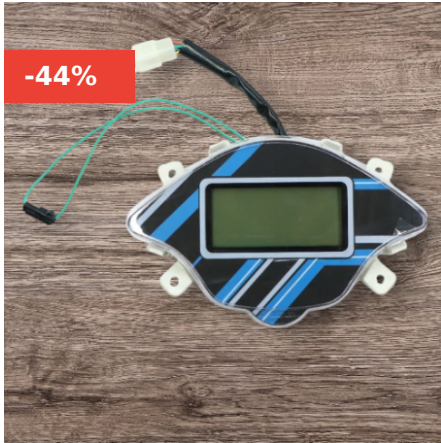

ELECTRIC SCOOTER SPEEDOMETER INSTRUMENT 48-72 DIGITAL DISPLAY COMPATIBLE TY PURE EV

Elevate your ride with the Electric Scooter Speedometer Instrument 48-72 LCD Display—an unparalleled blend of precision engineering and cutting-edge technology. Designed for the modern urban adventurer, this speedometer offers a seamless interface that turns every trip into a data-driven journey of excitement and sophistication. Boasting a dynamic LCD display that adapts to dimly lit streets and bright sunny mornings, it ensures crystal-clear readability under all driving conditions. Track your velocity with unfailing accuracy, powered by an expansive range of 48-72 volts that promises robust functionality for a variety of scooters. The sleek, aerodynamic design not only complements your ride's aesthetic but also enhances its intuitive usability. Its rugged build guarantees resilience against the hustle of city travel, ensuring long-lasting performance. Redefine your scooter experience and set yourself apart from the ordinary. With the Electric Scooter Speedometer Instrument, every ride is an invitation to adventure and style. Turn your journey into your personal roadshow today!