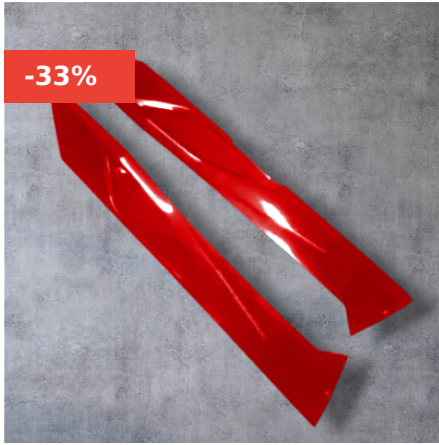

[Read More](#)

SKU: AM_SPAR7226T7

Price: ₹1,455.00 ~~₹1,020.00~~

10 in stock (can be backordered)

PRAISE PRO OKINAWA ELECTRIC SCOOTER SIDE TRIM RL

REVIVE YOUR ELECTRIC SCOOTER WITH PREMIUM AUTOMAXX REPLACEMENT PARTS!