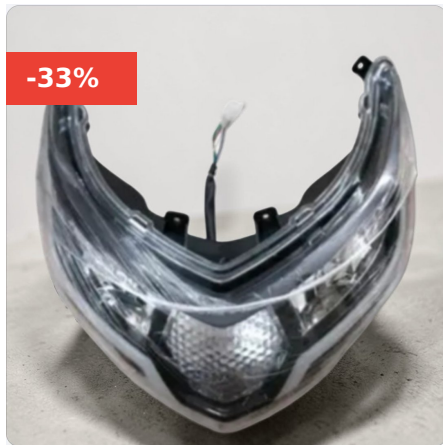

PRAISE PRO OKINAWA ELECTRIC SCOOTER HEAD LIGHT

REVIVE YOUR ELECTRIC SCOOTER WITH PREMIUM AUTOMAXX REPLACEMENT PARTS!

- Sturdy, impact-resistant body panels
- Bright, energy-efficient LED lighting
- High-performance motors, batteries, and controllers

At Automaxx, we're dedicated to keeping your electric scooter running at its best. Our extensive inventory of genuine OEM parts and accessories allows you to easily replace damaged components or completely customize your ride.

Whether you need to repair a cracked fender or want to upgrade to a sleek new look, Automaxx has everything you need. Our premium parts are built to withstand the rigors of daily use, so you can feel confident hitting the road. Elevate your electric scooter experience with the quality parts and expert support of Automaxx.

We understand the importance of quality and reliability when it comes to electric scooter parts. That's why we offer only the best plastic and light components, ensuring they meet rigorous standards. By choosing our wholesale services, you can enjoy competitive pricing, timely deliveries, and exceptional customer support. Partner with us to keep your inventory stocked with the best parts available for Okinawa, TVS, Hero, Benling, Pure EV, Ola, and Jitendra EV scooters.

[Read More](#)

SKU: AM_SPAR59O39P

Price: ₹4,305.00 ₹2,884.00

91 in stock (can be backordered)