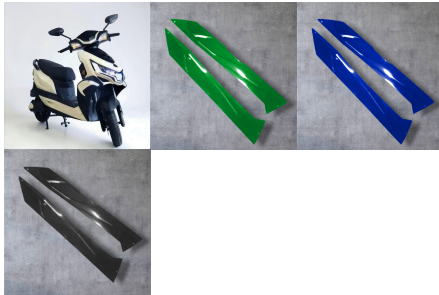

[Read More](#)

SKU: AM_SPAR7226T7

Price: ₹1,455.00 ~~₹1,020.00~~

10 in stock (can be backordered)

PRAISE PRO OKINAWA ELECTRIC SCOOTER SIDE TRIM RL

REVIVE YOUR ELECTRIC SCOOTER WITH PREMIUM AUTOMAXX REPLACEMENT PARTS!