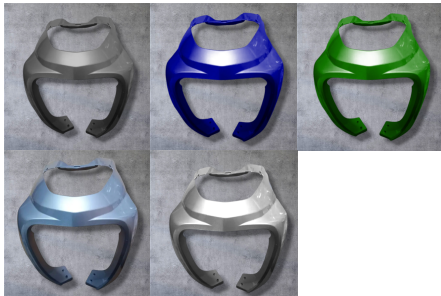

[Read More](#)

SKU: AM_SPARV29L7R

Price: ₹2,875.00 ~~₹2,140.00~~

4 in stock

A blue, semi-circular plastic joint plate with a small circular hole in the center and a small protrusion at the top edge.

-17%

ELECTRIC SCOOTER OKINAWA R30 COMPATIBLE JOINT PLATE