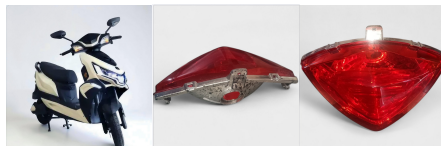

[Read More](#)

SKU: AM_SPAR59O39P

Price: ₹4,305.00 ₹2,884.00

91 in stock (can be backordered)

PRAISE PRO OKINAWA ELECTRIC SCOOTER TAIL LIGHT ASSEMBLY

REVIVE YOUR ELECTRIC SCOOTER WITH PREMIUM AUTOMAXX REPLACEMENT PARTS!