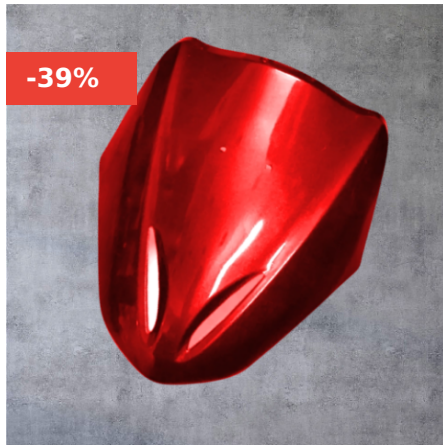

[Read More](#)

SKU: AM_SPAR787XGF

Price: ₹2,027.00 ₹1,453.00

2 in stock

HERO OPTIMA ELECTRIC SCOOTER COMPATIBLE BODY PARTS SWING ARM ASSEMBLY

Looking to purchase Hero Optima Electric Scooter Body Parts for Wholesale in bulk? We offer a wide range of genuine Electric Scooter Spares for Wholesale users. Our Electric Scooter Spares are sourced directly from top manufacturers, ensuring high quality and durability.

[Read More](#)

SKU: AM_SPARMO3DJM

Price: ₹2,098.00 ~~₹1,675.00~~

Out of stock

HERO OPTIMA ELECTRIC SCOOTER COMPATIBLE BODY PARTS SWING ARM COVER

Looking to purchase Hero Optima Electric Scooter Body Parts for Wholesale in bulk? We offer a wide range of genuine Electric Scooter Spares for Wholesale users. Our Electric Scooter Spares are sourced directly from top manufacturers, ensuring high quality and durability.

[Read More](#)

SKU: AM_SPAR8TVQNY

Price: ₹1,267.00 ~~₹887.00~~

2 in stock (can be backordered)

HERO OPTIMA ELECTRIC SCOOTER COMPATIBLE BODY PARTS FRONT PANEL COVER

Looking to purchase Hero Optima Electric Scooter Body Parts for Wholesale in bulk? We offer a wide range of genuine Electric Scooter Spares for Wholesale users. Our Electric Scooter Spares are sourced directly from top manufacturers, ensuring high quality and durability.

[Read More](#)

SKU: AM_SPARG2U3L9

Price: ₹1,825.00 ~~₹1,105.00~~

2 in stock (can be backordered)

HERO OPTIMA ELECTRIC SCOOTER COMPATIBLE BODY PARTS SIDE PANEL SET BLUE

When it comes to maintaining your Hero Optima electric scooter, the body parts are a crucial aspect to consider. The side panel set not only enhances the aesthetics but also provides protection to various internal components. Investing in quality body parts ensures durability and reliability.