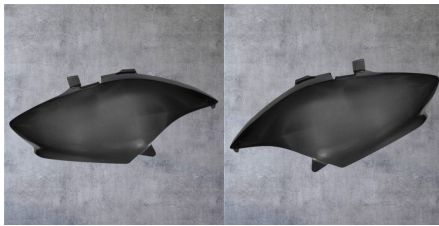

HERO OPTIMA ELECTRIC SCOOTER COMPATIBLE BODY PARTS SIDE PANEL SET

When it comes to maintaining your Hero Optima electric scooter, the body parts are a crucial aspect to consider. The side panel set not only enhances the aesthetics but also provides protection to various internal components. Investing in quality body parts ensures durability and reliability.

[Read More](#)

SKU: AM_SPART3WP4J

Price: ₹2,676.00 ~~₹2,243.00~~

Out of stock