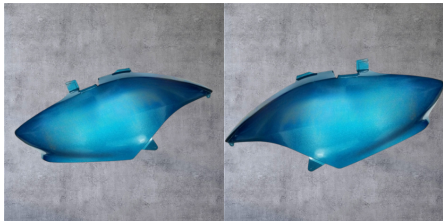

[Read More](#)

SKU: AM_SPARMO3DJM

Price: ₹2,098.00 ~~₹1,675.00~~

Out of stock

HERO OPTIMA ELECTRIC SCOOTER COMPATIBLE BODY PARTS SWING ARM COVER

Looking to purchase Hero Optima Electric Scooter Body Parts for Wholesale in bulk? We offer a wide range of genuine Electric Scooter Spares for Wholesale users. Our Electric Scooter Spares are sourced directly from top manufacturers, ensuring high quality and durability.

[Read More](#)

SKU: AM_SPAR8TVQNY

Price: ₹1,267.00 ~~₹887.00~~

2 in stock (can be backordered)

HERO OPTIMA ELECTRIC SCOOTER COMPATIBLE BODY PARTS FRONT PANEL COVER

Looking to purchase Hero Optima Electric Scooter Body Parts for Wholesale in bulk? We offer a wide range of genuine Electric Scooter Spares for Wholesale users. Our Electric Scooter Spares are sourced directly from top manufacturers, ensuring high quality and durability.

[Read More](#)

SKU: AM_SPARG2U3L9

Price: ₹1,825.00 ~~₹1,105.00~~

2 in stock (can be backordered)

HERO OPTIMA ELECTRIC SCOOTER COMPATIBLE BODY PARTS SIDE PANEL SET BLUE

When it comes to maintaining your Hero Optima electric scooter, the body parts are a crucial aspect to consider. The side panel set not only enhances the aesthetics but also provides protection to various internal components. Investing in quality body parts ensures durability and reliability.

[Read More](#)

SKU: AM_SPAR3QP1VQ

Price: ₹2,676.00 ~~₹2,243.00~~

Out of stock

HERO OPTIMA ELECTRIC SCOOTER COMPATIBLE BODY PARTS SIDE PANEL SET

When it comes to maintaining your Hero Optima electric scooter, the body parts are a crucial aspect to consider. The side panel set not only enhances the aesthetics but also provides protection to various internal components. Investing in quality body parts ensures durability and reliability.