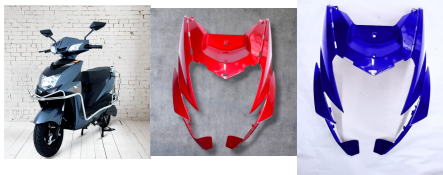

ELECTRIC SCOOTER BODY PARTS FRONT PANEL AUTOMAXX SL ONE

REVIVE YOUR ELECTRIC SCOOTER WITH PREMIUM AUTOMAXX REPLACEMENT PARTS!

- Sturdy, impact-resistant body panels
- Bright, energy-efficient LED lighting
- High-performance motors, batteries, and controllers

At Automaxx, we're dedicated to keeping your electric scooter running at its best. Our extensive inventory of genuine OEM parts and accessories allows you to easily replace damaged components or completely customize your ride.

Whether you need to repair a cracked fender or want to upgrade to a sleek new look, Automaxx has everything you need. Our premium parts are built to withstand the rigors of daily use, so you can feel confident hitting the road. Elevate your electric scooter experience with the quality parts and expert support of Automaxx.

We understand the importance of quality and reliability when it comes to electric scooter parts. That's why we offer only the best plastic and light components, ensuring they meet rigorous standards. By choosing our wholesale services, you can enjoy competitive pricing, timely deliveries, and exceptional customer support. Partner with us to keep your inventory stocked with the best parts available for Okinawa, TVS, Hero, Benling, Pure EV, Ola, and Jitendra EV scooters.

[Read More](#)

SKU: AM_SPARN325B8

Price: ₹2,605.00 ~~₹1,824.00~~

10 in stock