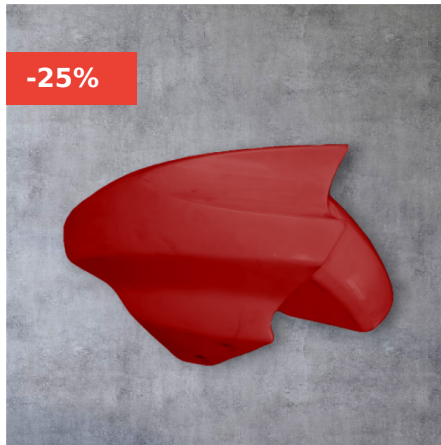

ELECTRIC SCOOTER BODY PARTS FRONT MUDGUARD AUTOMAXX SL ONE

REVIVE YOUR ELECTRIC SCOOTER WITH PREMIUM AUTOMAXX REPLACEMENT PARTS!

- Sturdy, impact-resistant body panels
- Bright, energy-efficient LED lighting
- High-performance motors, batteries, and controllers

At Automaxx, we're dedicated to keeping your electric scooter running at its best. Our extensive inventory of genuine OEM parts and accessories allows you to easily replace damaged components or completely customize your ride.

Whether you need to repair a cracked fender or want to upgrade to a sleek new look, Automaxx has everything you need. Our premium parts are built to withstand the rigors of daily use, so you can feel confident hitting the road. Elevate your electric scooter experience with the quality parts and expert support of Automaxx.

We understand the importance of quality and reliability when it comes to electric scooter parts. That's why we offer only the best plastic and light components, ensuring they meet rigorous standards. By choosing our wholesale services, you can enjoy competitive pricing, timely deliveries, and exceptional customer support. Partner with us to keep your inventory stocked with the best parts available for Okinawa, TVS, Hero, Benling, Pure EV, Ola, and Jitendra EV scooters.

[Read More](#)

SKU: AM_SPARY4A299

Price: ₹793.00 ~~₹597.00~~

7 in stock (can be backordered)