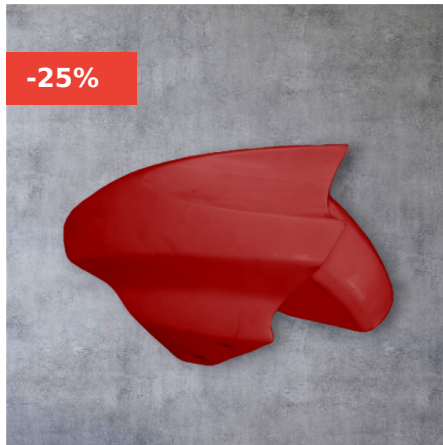

ELECTRIC SCOOTER BODY PARTS FRONT MUDGUARD AUTOMAXX SL ONE

REVIVE YOUR ELECTRIC SCOOTER WITH PREMIUM AUTOMAXX REPLACEMENT PARTS!

- Sturdy, impact-resistant body panels
- Bright, energy-efficient LED lighting
- High-performance motors, batteries, and controllers

At Automaxx, we're dedicated to keeping your electric scooter running at its best. Our extensive inventory of genuine OEM parts and accessories allows you to easily replace damaged components or completely customize your ride.

Whether you need to repair a cracked fender or want to upgrade to a sleek new look, Automaxx has everything you need. Our premium parts are built to withstand the rigors of daily use, so you can feel confident hitting the road. Elevate your electric scooter experience with the quality parts and expert support of Automaxx.

We understand the importance of quality and reliability when it comes to electric scooter parts. That's why we offer only the best plastic and light components, ensuring they meet rigorous standards. By choosing our wholesale services, you can enjoy competitive pricing, timely deliveries, and exceptional customer support. Partner with us to keep your inventory stocked with the best parts available for Okinawa, TVS, Hero, Benling, Pure EV, Ola, and Jitendra EV scooters.

[Read More](#)

SKU: AM_SPARY4A299

Price: ₹793.00 ~~₹597.00~~

7 in stock (can be backordered)