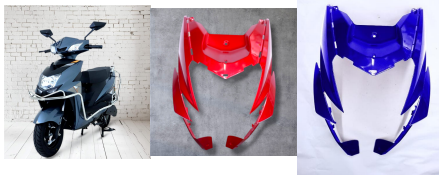

ELECTRIC SCOOTER BODY PARTS FRONT PANEL AUTOMAXX SL ONE

REVIVE YOUR ELECTRIC SCOOTER WITH PREMIUM AUTOMAXX REPLACEMENT PARTS!

- Sturdy, impact-resistant body panels
- Bright, energy-efficient LED lighting
- High-performance motors, batteries, and controllers

At Automaxx, we're dedicated to keeping your electric scooter running at its best. Our extensive inventory of genuine OEM parts and accessories allows you to easily replace damaged components or completely customize your ride.

Whether you need to repair a cracked fender or want to upgrade to a sleek new look, Automaxx has everything you need. Our premium parts are built to withstand the rigors of daily use, so you can feel confident hitting the road. Elevate your electric scooter experience with the quality parts and expert support of Automaxx.

We understand the importance of quality and reliability when it comes to electric scooter parts. That's why we offer only the best plastic and light components, ensuring they meet rigorous standards. By choosing our wholesale services, you can enjoy competitive pricing, timely deliveries, and exceptional customer support. Partner with us to keep your inventory stocked with the best parts available for Okinawa, TVS, Hero, Benling, Pure EV, Ola, and Jitendra EV scooters.

[Read More](#)

SKU: AM_SPARN325B8

Price: ₹2,605.00 ₹1,824.00

10 in stock