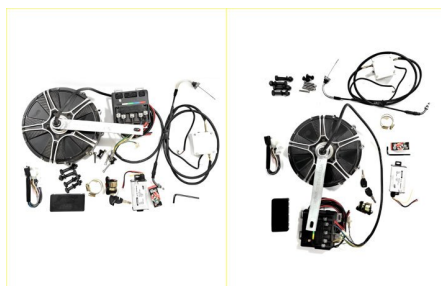

## HYBRID SCOOTER CONVERSION KIT FOR ACTIVA

Hybrid Scooter Conversion Kit for Activa Conversion kit items. Motor Voltage: 48-72 Vn Power (Continuous Power) : 1.5Kwn Type: DC Brushless Motor Wheel Size: 10 inch Speed: 40 - 60km/h Torque: 30 N.mn Max. Working Temperature: 80 °Cn Waterproof Grade: IP54 Weight : 7 - 8kg Efficiency : 85%n Warranty : 1Year\* (Manufacturing defects)nn 2. Motor (Drive / Controller)nn● Compatible Voltage : 48v / 60v /72vn● Rated current: 35An● Peak current : 65An● Max Power : 2.1Kwn● Waterproof Grade: IP64n● Regeneration : Yesn● Type : sine waven● Warranty : 1Year\* (Manufacturing defects)3. Other included accessories : Combined throttle, LED switch, Controller wiring, Mounting Bolts and recommended Battery (Not Included in Kit): Battery Voltage: 64v 24Ah : 40-50 Km travel in single charge & Speed: 40-50 Km/hrn 74v 25Ah : 50-60 Km travel in Single charge & Speed: 50-60 Km/hr We also make customize battery and have chargers also.

## AUTOMAXX 48V 1000W 10 INCH PETROL - ELECTRIC SCOOTER CONVERSION KIT

Description:  
This kit is useful to make electric scooter .  
You will get below items with kit:  
48V-1000watt Motor 10 inch  
48V 1000Watt Controller 30amp  
Throttle with F/R and 3 speed  
Wiring  
Swing Arm  
Rated Power : 1000 Watt  
Peak Power : 1600 watt  
Rated Current : 21Amp  
Peak Current: 32Amp  
Max speed with 180 kg : 40-45 kmph  
Max load capacity : 220kg  
Brake type: Drum Brake  
Wheel rim size: 10 inch  
Color : Black  
Voltage : 48v DC