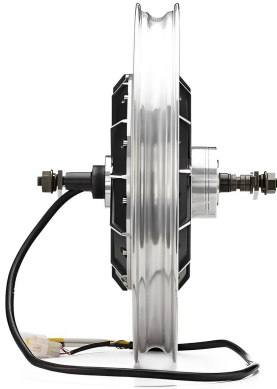

-40%

SPOT WELDING MACHINE FOR LITHIUM BATTERY PACK 12V DIY PORTABLE

Our 12V portable spot welding machine for lithium is the perfect companion for DIY enthusiasts looking to create lithium battery packs. Designed for ease of use, it allows you to fuse battery cells quickly and efficiently.

[Read More](#)

SKU: AM_SPAR987167

Price: ₹1,890.00 ₹1,130.00

48 in stock (can be backordered)

-22%

MOTORCYCLE CONVERSION SPOKE ELECTRIC HUB MOTOR & CONTROLLER KIT 35H 200MM DROPOUT

Upgrade your electric bike with QS 273 Spoke Electric Hub Motor & Controller Wiring Kit (50H) by Automaxx. 200mm dropout, high-performance motor, and controller kit for enhanced ride experience.

[Read More](#)

SKU: AM_SPAR818M34

Price: ₹19,876.00 ₹15,435.00

Out of stock