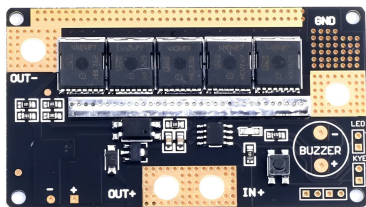

-40%

SPOT WELDING MACHINE FOR LITHIUM BATTERY PACK 12V DIY PORTABLE

Our 12V portable spot welding machine for lithium is the perfect companion for DIY enthusiasts looking to create lithium battery packs. Designed for ease of use, it allows you to fuse battery cells quickly and efficiently.

[Read More](#)

SKU: AM_SPAR987167

Price: ₹1,890.00 ₹1,130.00

48 in stock (can be backordered)

-22%

MOTORCYCLE CONVERSION SPOKE ELECTRIC HUB MOTOR & CONTROLLER KIT 35H 200MM DROPOUT

Upgrade your electric bike with QS 273 Spoke Electric Hub Motor & Controller Wiring Kit (50H) by Automaxx. 200mm dropout, high-performance motor, and controller kit for enhanced ride experience.

[Read More](#)

SKU: AM_SPAR818M34

Price: ₹19,876.00 ₹15,435.00

Out of stock