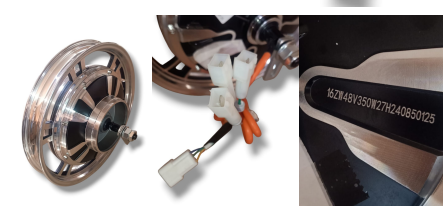

HERO OPTIMA ELECTRIC SCOOTER COMPATIBLE 12 IN HUB MOTOR REPLACEMENT ALUMINUM

Hero Optima Electric Scooter 12" Hub Motor Replacement

Durable aluminum 12" hub motor replacement for Hero Optima Electric Scooters. Enhances performance, acceleration, and efficiency. Specifically designed for a seamless fit and long-lasting performance.

[Read More](#)

SKU: AM_SPAR16GJQ3

Price: ₹11,350.00 ₹7,675.00

Out of stock