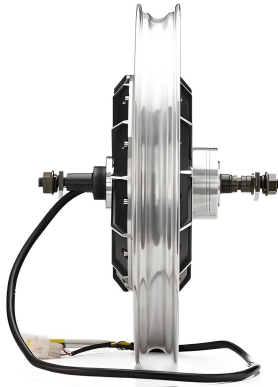

CONVERSION ELECTRIC MOTORCYCLE 17" HUB MOTOR 2KW BRUSHLESS KIT

Upgrade your motorcycle with Conversion Electric Motorcycle 17" Hub Motor 2KW Disc Type Brushless Kit by Automaxx. High-performance kit for efficient power and smooth ride.

[Read More](#)

SKU: AM_SPARVUDTOG

Price: ₹28,353.00 ~~₹23,876.00~~

2 in stock