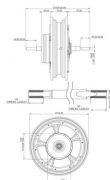

HERO OPTIMA CX 12 IN COMPATIBLE ELECTRIC SCOOTER HUB MOTOR REPLACEMENT

Hero Optima CX 12" Electric Scooter Hub Motor Replacement looking for spare parts for your electric scooter? Look no further than Automaxx! We have a wide range of [spare parts](#) available online for popular brands like Automaxx, Ola, Ather, TVS, Bajaj, Hero, Okinawa, Ampere, Benling, Pure-EV, Jitendra-EV, and many more. Whether you need a new battery, tires, brakes, or any other part, we have you covered. Shop with confidence knowing that you are getting high-quality, genuine parts for your electric scooter. Don't let a broken part slow you down - order your spare parts from Automaxx today!

[Read More](#)

SKU: AM_SPARX9232G

Price: ₹~~12,352.00~~ ₹7,432.00

2 in stock

-26%

ELECTRIC SCOOTER 10" HUB MOTOR 1000W 48V 60V 72V DISC TYPE

INTRODUCING THE ELECTRIC SCOOTER HUB MOTOR

Experience a boost in your electric scooter's performance with our state-of-the-art 10 in 850W hub motor. Designed for versatility, this high-powered electric motor operates seamlessly across 48V, 60V, and 72V systems, ensuring you have the right power delivery for every situation.

[Read More](#)

SKU: AM_SPARK1X58U

Price: ₹~~9,150.00~~ ₹6,732.00

2 in stock (can be backordered)