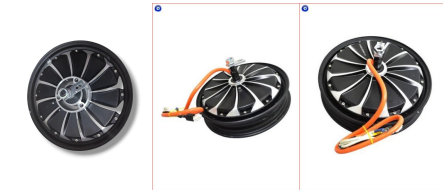

ELECTRIC SCOOTER 12" HUB MOTOR 60V 72V 1000W DISC TYPE

UNMATCHED PERFORMANCE

Introducing our high-performance electric scooter hub motor, designed for those who value power and efficiency. With its robust 1000W output capability, this 12-inch motor can easily handle 60V to 72V systems, ensuring a thrilling riding experience.

[Read More](#)

SKU: AM_SPAR2U7N27

Price: ₹12,550.00 ₹8,054.00

2 in stock