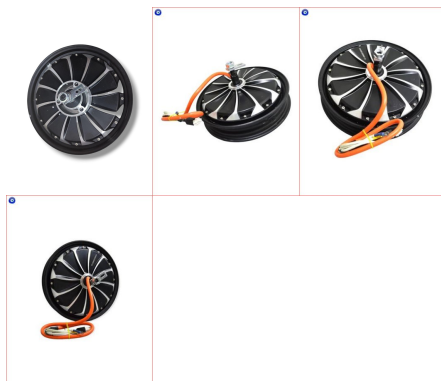

-35%

HYBRID SCOOTER CONVERSION KIT FOR ACTIVA

Hybrid Scooter Conversion Kit for Activa Conversion kit items. Motor Voltage: 48-72 Vn Power (Continuous Power) : 1.5Kwn Type: DC Brushless Motor Wheel Size: 10 inch Speed: 40 - 60km/h Torque: 30 N.mn Max. Working Temperature: 80 °Cn Waterproof Grade: IP54 Weight : 7 - 8kg Efficiency : 85%n Warranty : 1Year* (Manufacturing defects)nn 2. Motor (Drive / Controller)nn● Compatible Voltage : 48v / 60v /72vn● Rated current: 35An● Peak current : 65An● Max Power : 2.1Kwn● Waterproof Grade: IP64n● Regeneration : Yesn● Type : sine waven● Warranty : 1Year* (Manufacturing defects)3. Other included accessories : Combined throttle, LED switch, Controller wiring, Mounting Bolts and recommended Battery (Not Included in Kit): Battery Voltage: 64v 24Ah : 40-50 Km travel in single charge & Speed: 40-50 Km/hrn 74v 25Ah : 50-60 Km travel in Single charge & Speed: 50-60 Km/hr We also make customize battery and have chargers also.

[Read More](#)

SKU: AM_SPARC8MZ8B

Price: ₹24,532.00 ~~₹15,845.00~~

Out of stock