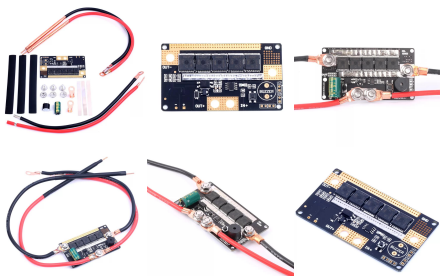

SPOT WELDING MACHINE FOR LITHIUM BATTERY PACK 12V DIY PORTABLE

Our 12V portable spot welding machine for lithium is the perfect companion for DIY enthusiasts looking to create lithium battery packs. Designed for ease of use, it allows you to fuse battery cells quickly and efficiently.

[Read More](#)

SKU: AM_SPAR987167

Price: ₹1,890.00 ₹1,130.00

48 in stock (can be backordered)