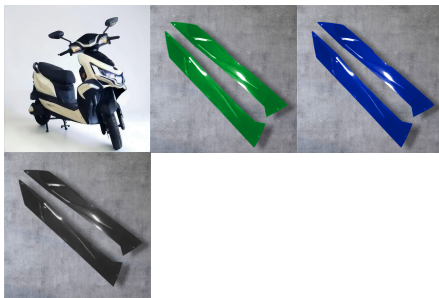

ELECTRIC SCOOTER OKINAWA R30 COMPATIBLE CHARGING SOCKET COVER

"Get genuine Automaxx body parts Compatible for Ampere, Okinawa, and all branded & non-branded Chinese electric scooters. High-quality, compatible components for smooth performance and durability. Shop now! ☐"

[Read More](#)

SKU: AM_SPAR7226T7

Price: ₹1,455.00 ~~₹1,020.00~~

10 in stock (can be backordered)

PRAISE PRO OKINAWA ELECTRIC SCOOTER SIDE TRIM RL

REVIVE YOUR ELECTRIC SCOOTER WITH PREMIUM AUTOMAXX REPLACEMENT PARTS!

- Sturdy, impact-resistant body panels
- Bright, energy-efficient LED lighting
- High-performance motors, batteries, and controllers

At Automaxx, we're dedicated to keeping your electric scooter running at its best. Our extensive inventory of genuine OEM parts and accessories allows you to easily replace damaged components or completely customize your ride.

Whether you need to repair a cracked fender or want to upgrade to a sleek new look, Automaxx has everything you need. Our premium parts are built to withstand the rigors of daily use, so you can feel confident hitting the road. Elevate your electric scooter experience with the quality parts and expert support of Automaxx.

We understand the importance of quality and reliability when it comes to electric scooter parts. That's why we offer only the best plastic and light components, ensuring they meet rigorous standards. By choosing our wholesale services, you can enjoy competitive pricing, timely