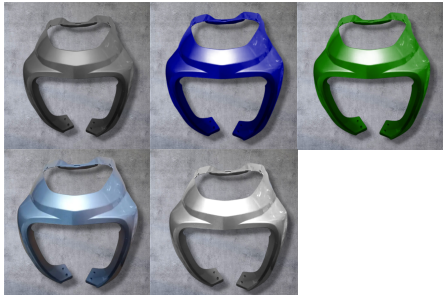

ELECTRIC SCOOTER OKINAWA R30 COMPATIBLE JOINT PLATE

"Get genuine Automaxx body parts Compatible for Ampere, Okinawa, and all branded & non-branded Chinese electric scooters. High-quality, compatible components for smooth performance and durability. Shop now! ☐"

[Read More](#)

SKU: AM_SPAR8M9T9S

Price: ₹785.00 ~~₹650.00~~

10 in stock (can be backordered)