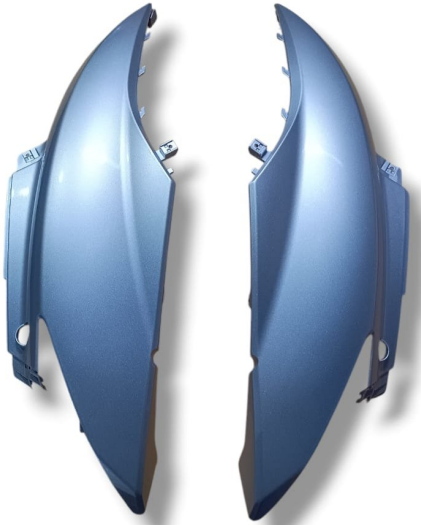

-16%

ELECTRIC SCOOTER OKINAWA R30 COMPATIBLE REAR SIDE BODY

"Get genuine Automaxx body parts Compatible for Ampere, Okinawa, and all branded & non-branded Chinese electric scooters. High-quality, compatible components for smooth performance and durability. Shop now! ☐"

[Read More](#)

SKU: AM_SPAR91MW35

Price: ₹2,230.00 ~~₹1,870.00~~

10 in stock (can be backordered)

-31%

ELECTRIC SCOOTER OKINAWA R30 COMPATIBLE DICKY

"Get genuine Automaxx body parts Compatible for Ampere, Okinawa, and all branded & non-branded Chinese electric scooters. High-quality, compatible components for smooth performance and durability. Shop now! ☐"

[Read More](#)

SKU: AM_SPAROF4S21

Price: ₹1,430.00 ~~₹990.00~~

4 in stock (can be backordered)