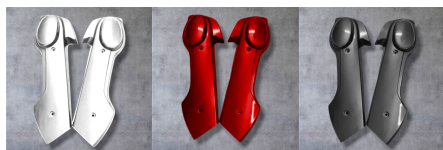

[Read More](#)

SKU: AM_SPARY7ZMXG

Price: ₹967.00 ~~₹679.00~~

Out of stock

-23%

ELECTRIC SCOOTER BODY PARTS HEAD LIGHT COVER SET OF 2 COMPATIBLE FOR HERO OPTIMA

Looking to purchase Hero Optima Electric Scooter Body Parts for Wholesale in bulk? We offer a wide range of genuine Electric Scooter Spares for Wholesale users. Our Electric Scooter Spares are sourced directly from top manufacturers, ensuring high quality and durability.

[Read More](#)

SKU: AM_SPARY9F294

Price: ₹1,845.00 ~~₹1,424.00~~

1 in stock

HERO OPTIMA ELECTRIC SCOOTER COMPATIBLE BODY PARTS SWING ARM COVER

Looking to purchase Hero Optima Electric Scooter Body Parts for Wholesale in bulk? We offer a wide range of genuine Electric Scooter Spares for Wholesale users. Our Electric Scooter Spares are sourced directly from top manufacturers, ensuring high quality and durability.

[Read More](#)

SKU: AM_SPARG36H5V

Price: ₹1,267.00 ₹887.00

2 in stock (can be backordered)

ELECTRIC SCOOTER BODY PARTS COMPATIBLE HERO OPTIMA TAIL LIGHT COVER LOWER

Looking to purchase Hero Optima Electric Scooter Body Parts for Wholesale in bulk? We offer a wide range of genuine Electric Scooter Spares for Wholesale users. Our Electric Scooter Spares are sourced directly from top manufacturers, ensuring high quality and durability.