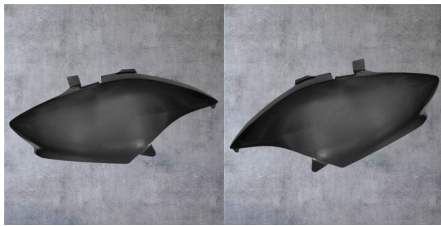

HERO OPTIMA ELECTRIC SCOOTER COMPATIBLE BODY PARTS SIDE PANEL SET

When it comes to maintaining your Hero Optima electric scooter, the body parts are a crucial aspect to consider. The side panel set not only enhances the aesthetics but also provides protection to various internal components. Investing in quality body parts ensures durability and reliability.

[Read More](#)

SKU: AM_SPART3WP4J

Price: ₹2,676.00 ~~₹2,243.00~~

Out of stock