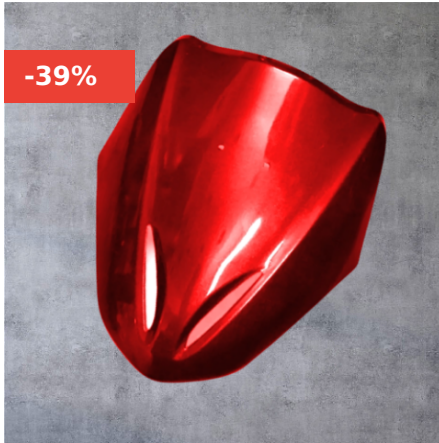

[Read More](#)

SKU: AM_SPAR787XGF

Price: ₹2,027.00 ₹1,453.00

2 in stock

HERO OPTIMA ELECTRIC SCOOTER COMPATIBLE BODY PARTS SWING ARM ASSEMBLY

Looking to purchase Hero Optima Electric Scooter Body Parts for Wholesale in bulk? We offer a wide range of genuine Electric Scooter Spares for Wholesale users. Our Electric Scooter Spares are sourced directly from top manufacturers, ensuring high quality and durability.

[Read More](#)

SKU: AM_SPARMO3DJM

Price: ₹2,098.00 ~~₹1,675.00~~

Out of stock

HERO OPTIMA ELECTRIC SCOOTER COMPATIBLE BODY PARTS SWING ARM COVER

Looking to purchase Hero Optima Electric Scooter Body Parts for Wholesale in bulk? We offer a wide range of genuine Electric Scooter Spares for Wholesale users. Our Electric Scooter Spares are sourced directly from top manufacturers, ensuring high quality and durability.

[Read More](#)

SKU: AM_SPAR8TVQNY

Price: ₹1,267.00 ~~₹887.00~~

2 in stock (can be backordered)

HERO OPTIMA ELECTRIC SCOOTER COMPATIBLE BODY PARTS FRONT PANEL COVER

Looking to purchase Hero Optima Electric Scooter Body Parts for Wholesale in bulk? We offer a wide range of genuine Electric Scooter Spares for Wholesale users. Our Electric Scooter Spares are sourced directly from top manufacturers, ensuring high quality and durability.

[Read More](#)

SKU: AM_SPARG2U3L9

Price: ₹1,825.00 ~~₹1,105.00~~

2 in stock (can be backordered)

HERO OPTIMA ELECTRIC SCOOTER COMPATIBLE BODY PARTS SIDE PANEL SET BLUE

When it comes to maintaining your Hero Optima electric scooter, the body parts are a crucial aspect to consider. The side panel set not only enhances the aesthetics but also provides protection to various internal components. Investing in quality body parts ensures durability and reliability.