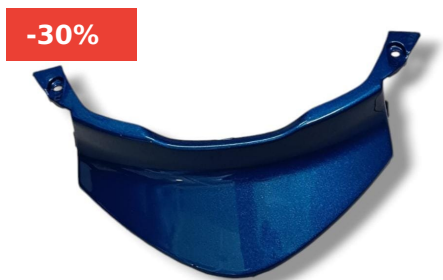

[Read More](#)

SKU: AM_SPARY7ZMXG

Price: ₹967.00 ~~₹679.00~~

Out of stock

-23%

ELECTRIC SCOOTER BODY PARTS HEAD LIGHT COVER SET OF 2 COMPATIBLE FOR HERO OPTIMA

Looking to purchase Hero Optima Electric Scooter Body Parts for Wholesale in bulk? We offer a wide range of genuine Electric Scooter Spares for Wholesale users. Our Electric Scooter Spares are sourced directly from top manufacturers, ensuring high quality and durability.

[Read More](#)

SKU: AM_SPARY9F294

Price: ₹1,845.00 ~~₹1,424.00~~

1 in stock

HERO OPTIMA ELECTRIC SCOOTER COMPATIBLE BODY PARTS SWING ARM COVER

Looking to purchase Hero Optima Electric Scooter Body Parts for Wholesale in bulk? We offer a wide range of genuine Electric Scooter Spares for Wholesale users. Our Electric Scooter Spares are sourced directly from top manufacturers, ensuring high quality and durability.

[Read More](#)

SKU: AM_SPARG36H5V

Price: ₹1,267.00 ₹887.00

2 in stock (can be backordered)

ELECTRIC SCOOTER BODY PARTS COMPATIBLE HERO OPTIMA TAIL LIGHT COVER LOWER

Looking to purchase Hero Optima Electric Scooter Body Parts for Wholesale in bulk? We offer a wide range of genuine Electric Scooter Spares for Wholesale users. Our Electric Scooter Spares are sourced directly from top manufacturers, ensuring high quality and durability.