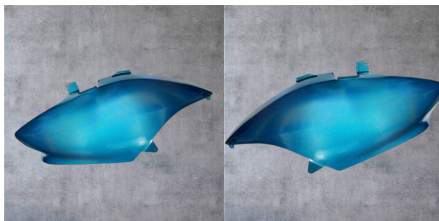

[Read More](#)

SKU: AM_SPARMO3DJM

Price: ₹2,098.00 ~~₹1,675.00~~

Out of stock

HERO OPTIMA ELECTRIC SCOOTER COMPATIBLE BODY PARTS SWING ARM COVER

Looking to purchase Hero Optima Electric Scooter Body Parts for Wholesale in bulk? We offer a wide range of genuine Electric Scooter Spares for Wholesale users. Our Electric Scooter Spares are sourced directly from top manufacturers, ensuring high quality and durability.

[Read More](#)

SKU: AM_SPAR8TVQNY

Price: ₹1,267.00 ~~₹887.00~~

2 in stock (can be backordered)

HERO OPTIMA ELECTRIC SCOOTER COMPATIBLE BODY PARTS FRONT PANEL COVER

Looking to purchase Hero Optima Electric Scooter Body Parts for Wholesale in bulk? We offer a wide range of genuine Electric Scooter Spares for Wholesale users. Our Electric Scooter Spares are sourced directly from top manufacturers, ensuring high quality and durability.

[Read More](#)

SKU: AM_SPARG2U3L9

Price: ₹1,825.00 ~~₹1,105.00~~

2 in stock (can be backordered)

HERO OPTIMA ELECTRIC SCOOTER COMPATIBLE BODY PARTS SIDE PANEL SET BLUE

When it comes to maintaining your Hero Optima electric scooter, the body parts are a crucial aspect to consider. The side panel set not only enhances the aesthetics but also provides protection to various internal components. Investing in quality body parts ensures durability and reliability.

[Read More](#)

SKU: AM_SPAR3QP1VQ

Price: ₹2,676.00 ~~₹2,243.00~~

Out of stock

HERO OPTIMA ELECTRIC SCOOTER COMPATIBLE BODY PARTS SIDE PANEL SET

When it comes to maintaining your Hero Optima electric scooter, the body parts are a crucial aspect to consider. The side panel set not only enhances the aesthetics but also provides protection to various internal components. Investing in quality body parts ensures durability and reliability.