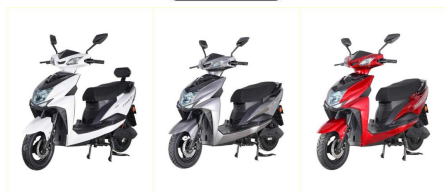

[Read More](#)

SKU: AM_SPAR85IX7U

Price: ₹52,559.00 ₹45,632.00

2 in stock

Li Charger 48V5A

48V 28AH

Front Drum

Rear Drum