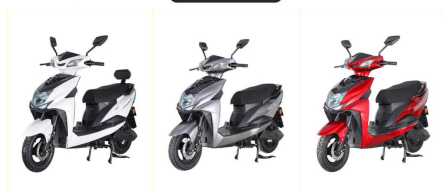

AUTOMAXX SL ONE CE ELECTRIC SCOOTER LI4820

"Ride into the future with India's most affordable Non-RTO Electric Scooter - Automaxx SL One CE. Zero emissions, eco-friendly, and perfect for daily commuting. Get yours now!"

[Read More](#)

SKU: AM_SPAR7727VE

Price: ₹50,759.00 ~~₹44,256.00~~

1 in stock

Li Charger 48V5A

48V 20AH

Front Drum

Rear Drum