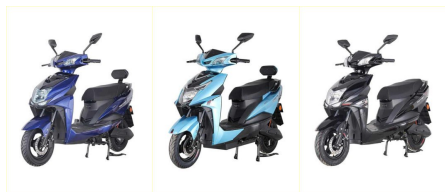

AUTOMAXX SL ONE CE ELECTRIC SCOOTER LI4820

"Ride into the future with India's most affordable Non-RTO Electric Scooter - Automaxx SL One CE. Zero emissions, eco-friendly, and perfect for daily commuting. Get yours now!"

[Read More](#)

SKU: AM_SPAR7727VE

Price: ₹50,759.00 ~~₹44,256.00~~

1 in stock

Li Charger 48V5A

48V 20AH

Front Drum

Rear Drum