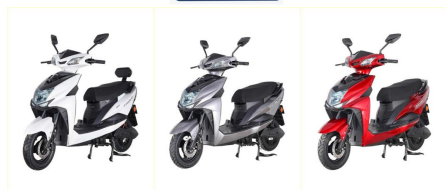

AUTOMAXX SL ONE CE ELECTRIC SCOOTER LA6028

"Ride into the future with India's most affordable Non-RTO Electric Scooter - Automaxx SL One CE. Zero emissions, eco-friendly, and perfect for daily commuting. Get yours now!"

[Read More](#)

SKU: AM_SPAR6G7UX9

Price: ₹40,139.00 ~~₹35,426.00~~

2 in stock

LA Charger 60V3A

60V 28AH

Front Drum

Rear Drum