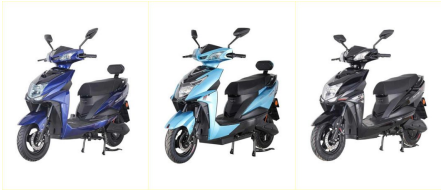

AUTOMAXX SL ONE CE ELECTRIC SCOOTER LI4820

"Ride into the future with India's most affordable Non-RTO Electric Scooter - Automaxx SL One CE. Zero emissions, eco-friendly, and perfect for daily commuting. Get yours now!"