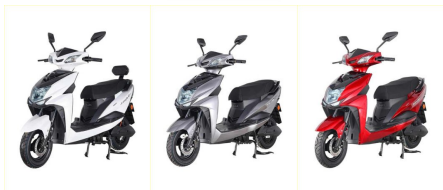

AUTOMAXX SL ONE CE ELECTRIC SCOOTER LI4820

"Ride into the future with India's most affordable Non-RTO Electric Scooter - Automaxx SL One CE. Zero emissions, eco-friendly, and perfect for daily commuting. Get yours now!"

[Read More](#)

SKU: AM_SPAR7727VE

Price: ₹50,759.00 ~~₹44,256.00~~

1 in stock

Li Charger 48V5A

48V 20AH

Front Drum

Rear Drum