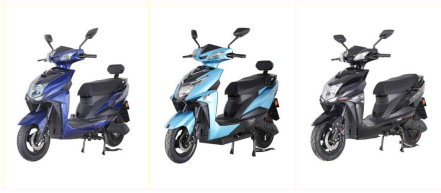

[Read More](#)

SKU: AM_SPAR7727VE

Price: ₹50,759.00 ~~₹44,256.00~~

1 in stock

Li Charger 48V5A

48V 20AH

Front Drum

Rear Drum