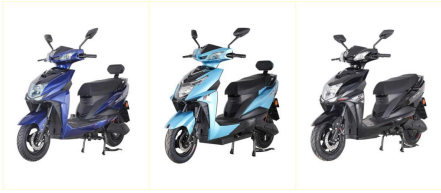

AUTOMAXX SL ONE CE ELECTRIC SCOOTER LA6028

"Ride into the future with India's most affordable Non-RTO Electric Scooter - Automaxx SL One CE. Zero emissions, eco-friendly, and perfect for daily commuting. Get yours now!"

[Read More](#)

SKU: AM_SPAR6G7UX9

Price: ₹40,139.00 ~~₹35,426.00~~

2 in stock

LA Charger 60V3A

60V 28AH

Front Drum

Rear Drum

AUTOMAXX SL ONE CE ELECTRIC SCOOTER LI4820

"Ride into the future with India's most affordable Non-RTO Electric Scooter - Automaxx SL One CE. Zero emissions, eco-friendly, and perfect for daily commuting. Get yours now!"