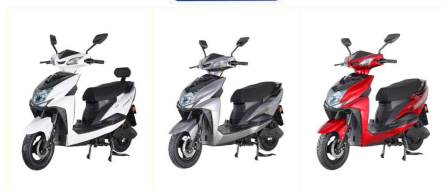

AUTOMAXX SL ONE CE ELECTRIC SCOOTER LA6028

"Ride into the future with India's most affordable Non-RTO Electric Scooter - Automaxx SL One CE. Zero emissions, eco-friendly, and perfect for daily commuting. Get yours now!"

[Read More](#)

SKU: AM_SPAR6G7UX9

Price: ₹40,139.00 ~~₹35,426.00~~

2 in stock

LA Charger 60V3A

60V 28AH

Front Drum

Rear Drum