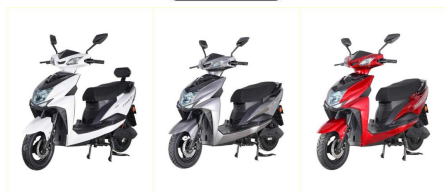

AUTOMAXX SL ONE CE ELECTRIC SCOOTER LI4820

"Ride into the future with India's most affordable Non-RTO Electric Scooter - Automaxx SL One CE. Zero emissions, eco-friendly, and perfect for daily commuting. Get yours now!"

[Read More](#)

SKU: AM_SPAR7727VE

Price: ₹50,759.00 ~~₹44,256.00~~

1 in stock

Li Charger 48V5A

48V 20AH

Front Drum

Rear Drum