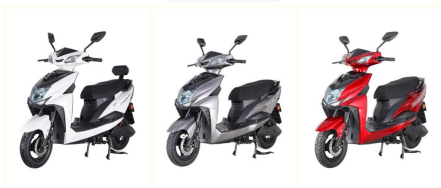

AUTOMAXX SL ONE CE ELECTRIC SCOOTER LA6028

"Ride into the future with India's most affordable Non-RTO Electric Scooter - Automaxx SL One CE. Zero emissions, eco-friendly, and perfect for daily commuting. Get yours now!"

[Read More](#)

SKU: AM_SPAR6G7UX9

Price: ₹40,139.00 ~~₹35,426.00~~

2 in stock

LA Charger 60V3A

60V 28AH

Front Drum

Rear Drum