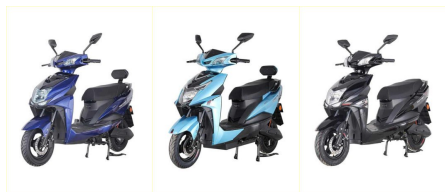

AUTOMAXX SL ONE CE ELECTRIC SCOOTER LA6028

"Ride into the future with India's most affordable Non-RTO Electric Scooter - Automaxx SL One CE. Zero emissions, eco-friendly, and perfect for daily commuting. Get yours now!"

[Read More](#)

SKU: AM_SPAR6G7UX9

Price: ₹40,139.00 ~~₹35,426.00~~

2 in stock

LA Charger 60V3A

60V 28AH

Front Drum

Rear Drum