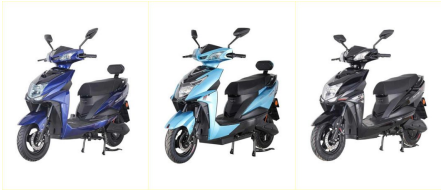

## AUTOMAXX SL ONE CE ELECTRIC SCOOTER LI4820

"Ride into the future with India's most affordable Non-RTO Electric Scooter - Automaxx SL One CE. Zero emissions, eco-friendly, and perfect for daily commuting. Get yours now!"