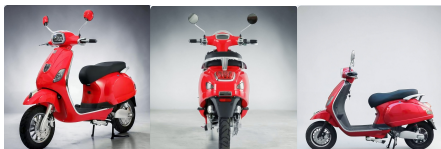

AUTOMAXX V4 ELECTRIC SCOOTER 60SE (NON-RTO)

Automaxx V4 60SE Non-RTO Electric Scooter – 60 V 20 Ah lead-acid battery, up to 75 km range, 45 km/h max speed. No licence, registration or insurance needed. Eco-friendly city commuting at its best.

[Read More](#)

SKU: AM_SPAR7R79HY

Price: ₹62,599.00 ~~₹52,599.00~~

5 in stock

AUTOMAXX SQ ONE ELECTRIC SCOOTER 48SE

Welcome to Automaxx Electric Scooters

Introducing the first direct-to-customer concept of affordable electric scooters in India. with premade non battery & Lead (LA) Lithium (Li) battery options.

cheapest electric scooter
low cost electric scooter
cheap electric scooters
best price electric scooter
economical electric scooters
electric scooters under $300
best value electric scooter
electric scooters deals
affordable electric scooter
budget electric scooter

electric scooters under 25000

electric scooter under 30000
best electric scooter under 30000
electric scooter deals
compact electric scooter
electric scooter for kids
electric scooters for adults
affordable electric scooter
electric scooter budget
electric scooter discounts

[Read More](#)