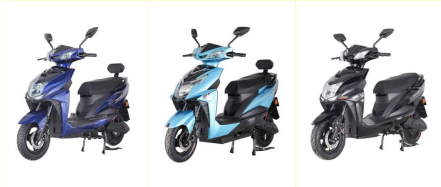

[Read More](#)

**SKU:** AM\_SPAR85IX7U

**Price:** ₹52,559.00 ₹45,632.00

2 in stock

Li Charger 48V5A

48V 28AH

Front Drum

Rear Drum