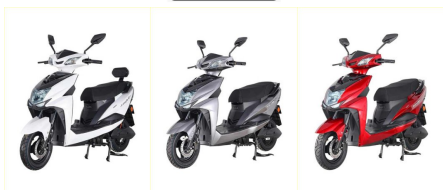

[Read More](#)

**SKU:** AM\_SPAR7727VE

**Price:** ₹50,759.00 ~~₹44,256.00~~

1 in stock

Li Charger 48V5A

48V 20AH

Front Drum

Rear Drum