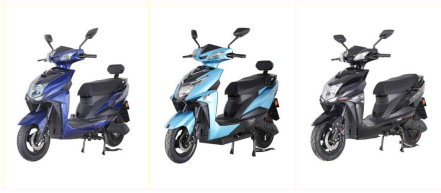

[Read More](#)

**SKU:** AM\_SPAR7727VE

**Price:** ₹50,759.00 ~~₹44,256.00~~

1 in stock

Li Charger 48V5A

48V 20AH

Front Drum

Rear Drum