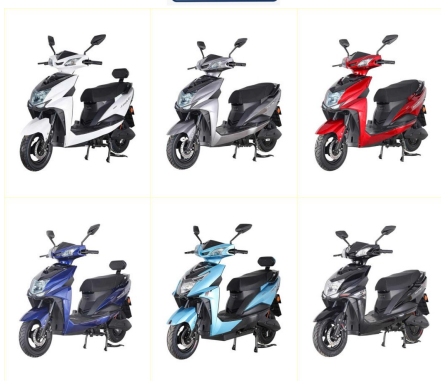

## AUTOMAXX SL ONE CE ELECTRIC SCOOTER LA4828

"Ride into the future with India's most affordable Non-RTO Electric Scooter - Automaxx SL One CE. Zero emissions, eco-friendly, and perfect for daily commuting. Get yours now!"

[Read More](#)

**SKU:** AM\_SPARBII94U

**Price:** ₹38,699.00 ~~₹32,562.00~~

1 in stock

LA Charger 60V3A

60V 20AH

Front Drum

Rear Drum