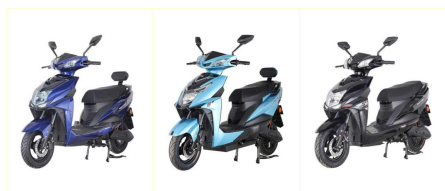

AUTOMAXX SL ONE CE ELECTRIC SCOOTER LI4828

"Ride into the future with India's most affordable Non-RTO Electric Scooter - Automaxx SL One CE. Zero emissions, eco-friendly, and perfect for daily commuting. Get yours now!"

[Read More](#)

SKU: AM_SPAR85IX7U

Price: ₹52,559.00 ₹45,632.00

2 in stock

Li Charger 48V5A

48V 28AH

Front Drum

Rear Drum

AUTOMAXX SL ONE CE ELECTRIC SCOOTER LI6020

"Ride into the future with India's most affordable Non-RTO Electric Scooter - Automaxx SL One CE. Zero emissions, eco-friendly, and perfect for daily commuting. Get yours now!"

[Read More](#)

SKU: AM_SPARKYTDVK

Price: ₹55,299.00 ₹47,258.00

1 in stock

Li Charger 60V5A

60V 28AH

Front Drum

Rear Drum