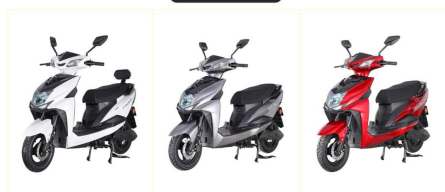

AUTOMAXX SL ONE CE ELECTRIC SCOOTER LI4828

"Ride into the future with India's most affordable Non-RTO Electric Scooter - Automaxx SL One CE. Zero emissions, eco-friendly, and perfect for daily commuting. Get yours now!"

[Read More](#)

SKU: AM_SPAR85IX7U

Price: ₹52,559.00 ₹45,632.00

2 in stock

Li Charger 48V5A

48V 28AH

Front Drum

Rear Drum