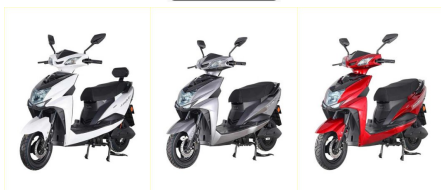

AUTOMAXX SL ONE CE ELECTRIC SCOOTER LI4820

"Ride into the future with India's most affordable Non-RTO Electric Scooter - Automaxx SL One CE. Zero emissions, eco-friendly, and perfect for daily commuting. Get yours now!"

[Read More](#)

SKU: AM_SPAR7727VE

Price: ₹50,759.00 ~~₹44,256.00~~

1 in stock

Li Charger 48V5A

48V 20AH

Front Drum

Rear Drum